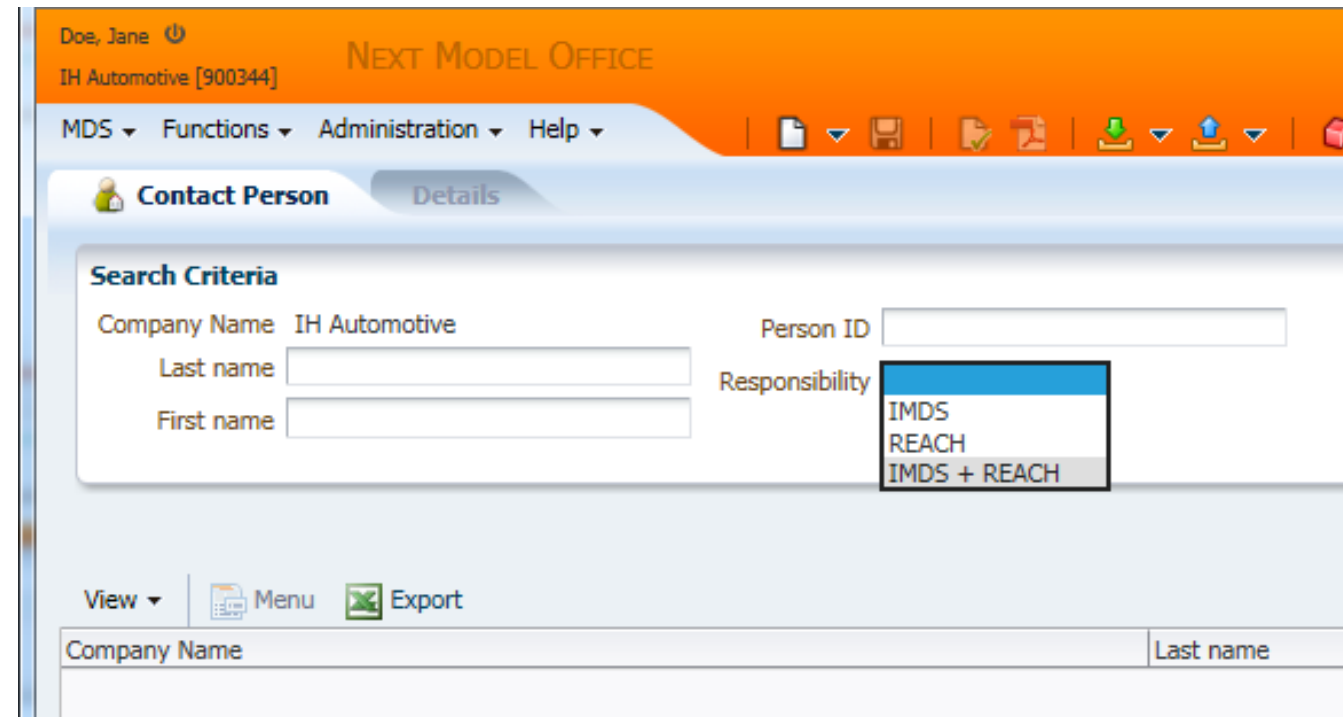

How to Find REACH Contacts

Version: IMDS Release 10.0

INTERNATIONAL
MATERIAL DATA
SYSTEM

Finding REACH Contact in Own Company

In your own company, the Company Administrator searches through the Contact Person link to find the IMDS, REACH or IMDS+REACH contact persons.

Finding REACH Contact in Supplier Company (Company Administrators only)

From the REACH Contacts link, a Company Administrator can find the REACH contact in a supplier company – if the supplier company has designated one.

The image shows a two-step process for finding a REACH contact in a supplier company. On the left, the 'Administration' menu is open, and 'REACH Contacts' is selected. A large black arrow points to the right, where the 'REACH Contacts Details' page is shown. The 'Search Criteria' section has 'Company Name' set to 'hp'. A callout box points to the search button, stating: "Use the Search button to find a specific supplier company and click on apply – or you may type part of the name in as you would normally". Another callout box points to a second search button on the right, stating: "After you have selected your supplier, click on the other Search button".