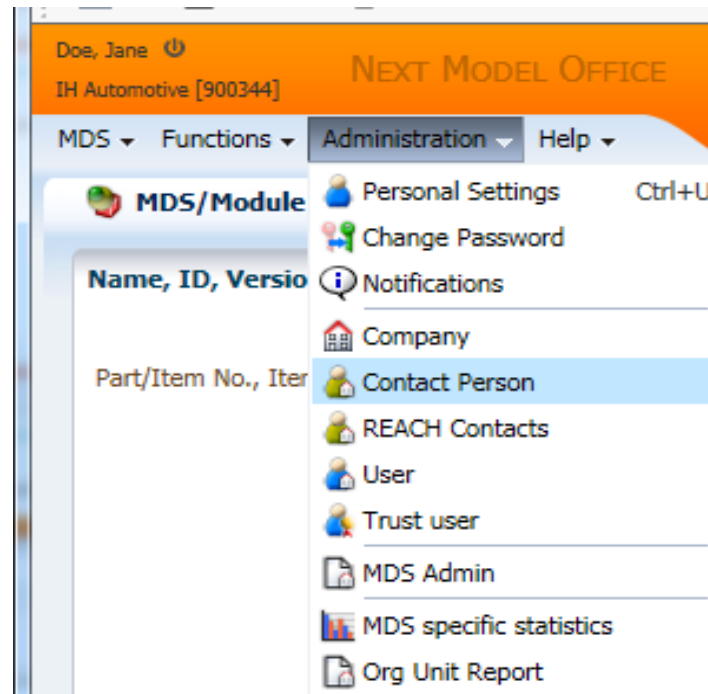

How to Find REACH Contacts

Version: IMDS Release 10.0

INTERNATIONAL
MATERIAL DATA
SYSTEM

Finding REACH Contact in Own Company

In your own company, the Company Administrator searches through the Contact Person link to find the IMDS, REACH or IMDS+REACH contact persons.

The image shows a two-step process for finding a REACH contact in a supplier company. On the left, the 'Administration' menu is open, and 'REACH Contacts' is selected. A large black arrow points to the right, where the 'REACH Contacts Details' page is shown. The 'Search Criteria' section has 'Company Name' set to 'hp'. A callout box points to the search button, stating: "Use the Search button to find a specific supplier company and click on apply – or you may type part of the name in as you would normally". Another callout box points to a second search button on the right, stating: "After you have selected your supplier, click on the other Search button".

Viewing REACH Contact in Supplier Company (Company Administrators only)

The search returns all REACH contacts that meet your search criteria. The details can then be viewed.

The screenshot shows the 'REACH Contacts' search interface. At the top, the user is identified as 'Doe, Jane' and the company as 'IH Automotive [900344]'. The navigation menu includes 'MDS', 'Functions', 'Administration', and 'Help'. The search criteria section has input fields for 'Company Name' (containing 'ih'), 'Last name', and 'First name', along with a 'Person ID' field. Below the search criteria is a table with columns: 'Company Name', 'Last name', 'First name', 'ID', 'Phone', and 'active'. Two rows are visible, both for 'IH Automotive'. The first row has 'Doe' as the last name and 'Jane' as the first name, with ID '1'. The second row has 'Doe' as the last name and 'John' as the first name, with ID '2'. A 'View' button is highlighted over the 'Jane' row.